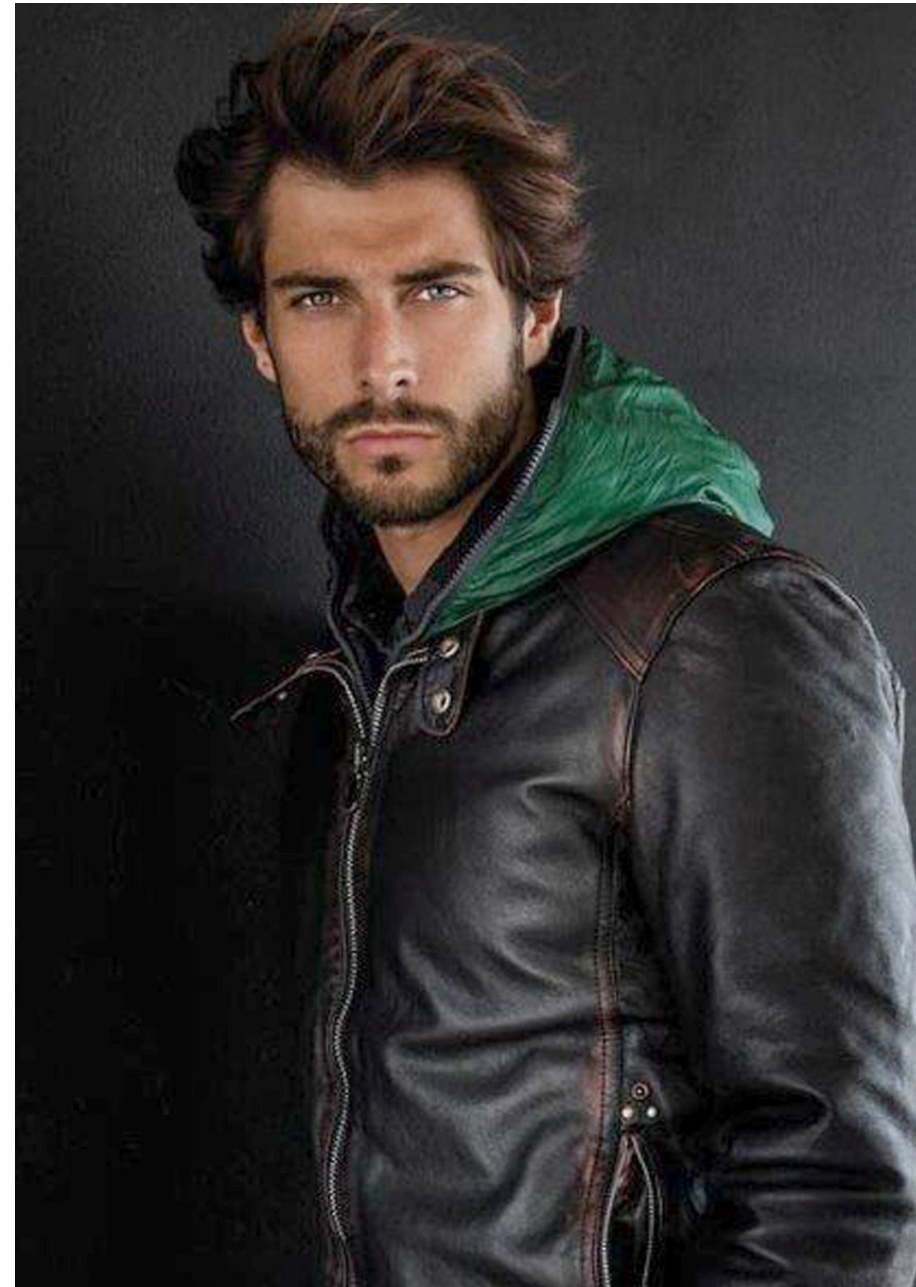

## STEFAN MEISTER

HEIGHT 180 - 5' 11"

CHEST 99 - 39"

WAIST 80 - 31"

HIPS 96 - 38"

SHOES 45 - 11

HAIR CASTANI - BROWM

EYES BLU - BLUE

© FRITHJOF KJER - PHOTOGRAPHY

© FRITHJOF KJER - PHOTOGRAPHY

**NIVEA**  
FOR MEN